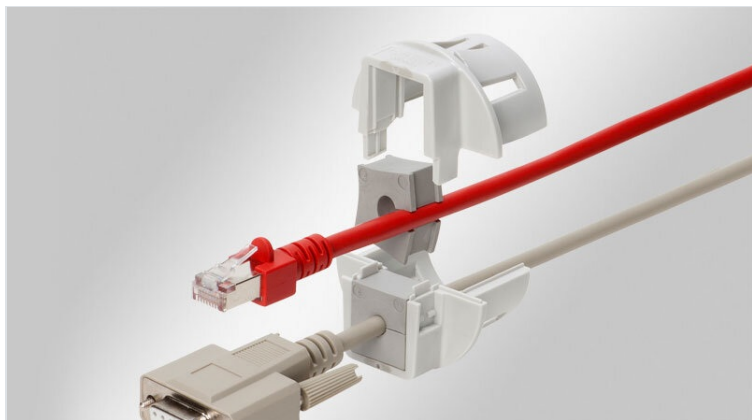

QVT-CLICK | Deelbare kabelwartel voor klikmontage

voor kabels met connectoren, voor uitsparingen M16 - M50 / IP54

WE
CONTROL
COMPONENTS

[Bestel direct online @ CC Nederland »](#)

[Voor aanvragen uit België klik hier »](#)

IP54

ECOLAB
certified

RoHS
compliant

Made in
Germany

QVT-CLICK is a circular split frame for quick and easy installation of pre-terminated cables or complete cable harnesses. But also electric, pneumatic or hydraulic lines without terminals or connectors as well as corrugated conduits can be easily routed and sealed with IP54. Because of its extremely compact design, the QVT-CLICK range is especially suitable for small machines, devices and instruments.

The cable glands are easy to install. The prefabricated cable is placed into the slit grommet which is set into one of the gland halves. Depending on the size of the cable gland, one, two or four separate grommets can be installed. By using multi-hole grommets up to 16 lines can be routed with one cable gland.

The QVT-CLICK can be assembled without tools from the front side of the enclosure wall. Sizes QVT-CLICK 16, QVT-CLICK 20, QVT-CLICK 40|1 and QVT-CLICK 50 can be also screwed with a [locknut](#).

The QVT-CLICK Tool can be used for quick and easy mounting.