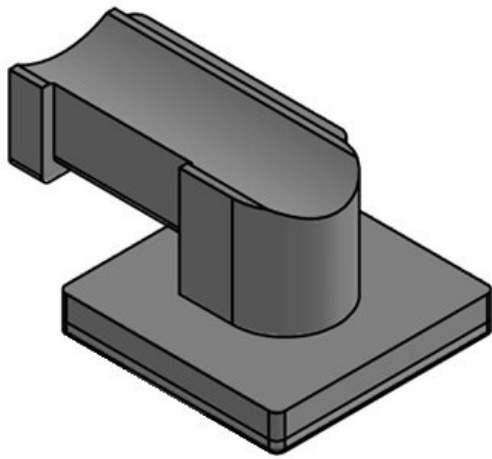

KBH-KS 12

Art.nr. **61080**
EAN **4251269334**
856
Aantal **10**
Suitable for: **KLKB 200 x**
13, KLB 10,
KLB 15
Lengte **41 mm**
Breedte **27 mm**
Hoogte **18 mm**

KBH-KS 12