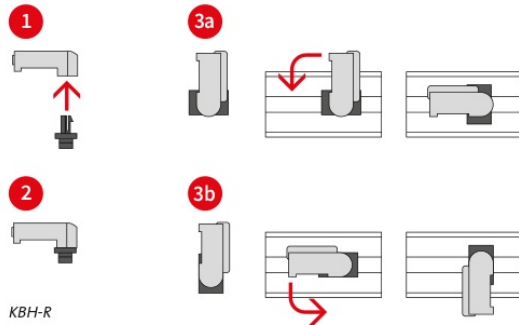

Specificaties

Materiaal	Polyamide
Temperatuur	-40 C° tot 140 C°
Eigenschappen	zonder siliconen, halogeenvrij

Producttypes en maten

Voordelen