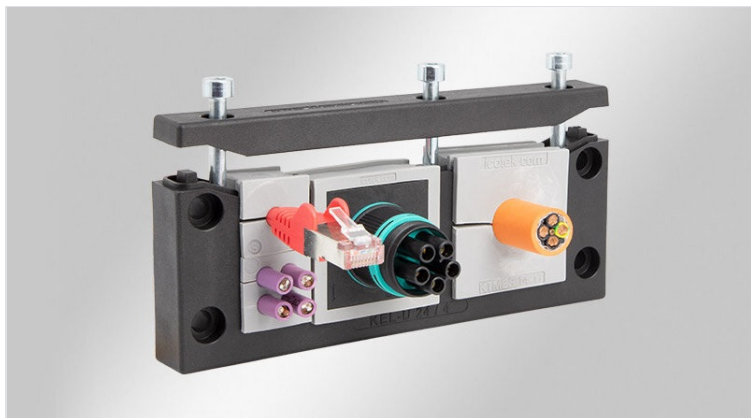

KEL-U | KEL-E | Gedeelde kabelinvoerframes

voor kabels met connectoren / IP54 / UL Type 12

WE
CONTROL
COMPONENTS

[Bestel direct online @ CC Nederland »](#)

[Voor aanvragen uit België klik hier »](#)

Split cable entry system for routing cables with connectors providing an IP54 / UL Type 12 rating. Routing, sealing and providing strain relief for cable diameters from 1 to 35 mm.

The cable entry system is easy to install. [Cable grommets](#) are placed into compartments and are securely fixed to the frame during assembly.

The KEL-U frames match exactly the cut-out dimensions for 10-, 16- and 24-pin standard industrial connectors. Either a cut-out of 36 mm or 46 mm in height can be chosen depending on the cables being routed. The KEL-U-B frame matches the cut-out dimensions of 46 × 46 mm measuring instruments.

For tool-free assembly / disassembly of the cable entry frames the [snap mounting frame KEL-SNAP](#) can be used.

The single-row versions KEL-E are particularly suited for flat connectors. The small frames are ideal for applications with limited space.

The version with threaded bushings enables the cable entry frame to be screwed onto the housing from the inside out. This protects against vandalism and tampering with the housing from the outside.

Specificaties