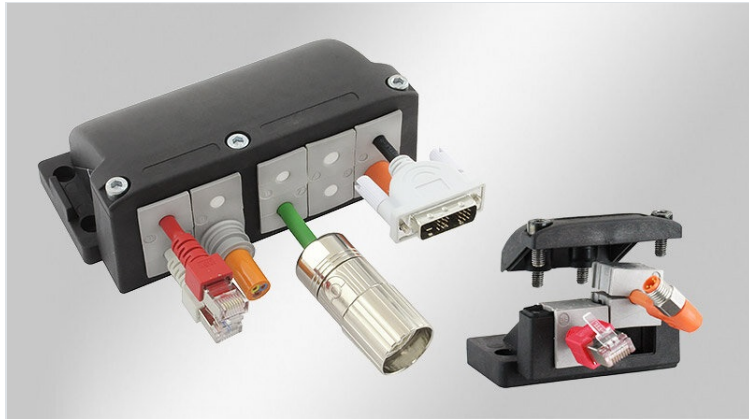

KEL-FG | Haakse deelbare kabelinvoer

voor 90° invoer van kabels met connectoren / IP54

WE
CONTROL
COMPONENTS

[Bestel direct online @ CC Nederland »](#)

[Voor aanvragen uit België klik hier »](#)

The cable entry frames KEL-FG are suited for installation, sealing and strain relief of cables with connectors and conduits at an angle of 90° to the cabinet, enclosure or machine wall.

The KEL-FG-A frame matches exactly the cut-out dimensions for 24-pin standard industrial connectors. For tool-free assembly / disassembly of the KEL-FG-A the [snap mounting frame KEL-SNAP 24](#) can be used. The KEL-FG-B is suited for cut-outs 36 × 46 mm.

The single-row versions KEL-FG-E are particularly suited for flat connectors. The small frames are ideal for applications with limited space.

A flat rubber gasket is included in the shipment.

This product is available in different versions: With steel screws or stainless steel screws. It is also possible to integrate threaded bushings. Please ask us about your desired variant.

The version with threaded bushings enables the cable entry frame to be screwed onto the housing from the inside out. This protects against vandalism and tampering with the housing from the outside.

IP54