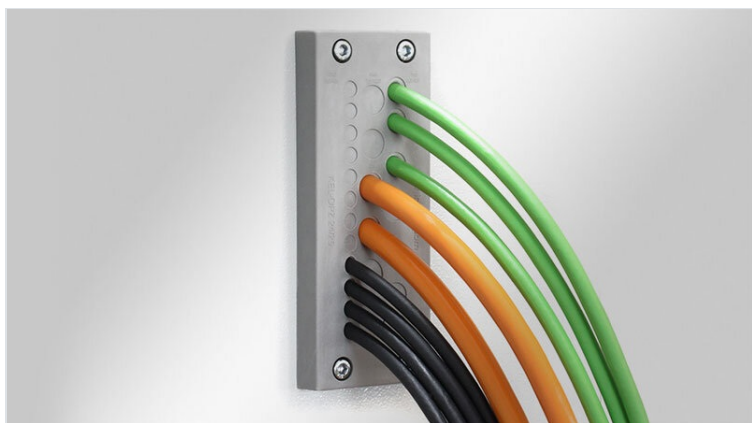

KEL-DPZ-BS kabeldoorvoerplaten met brandwerende afdichtingen (EN 45545-3)

met hoge kabeldichtheid / IP66 / UL Type 12

icotek cable entry plates with fire penetration seals, approved for use in [railway technology](#) (meeting the standards EN 45545-2, EN 45545-3 and EN 1363-1).

KEL-DPZ-BS cable entry plates are designed to route and seal up to 42 cables without connectors or fibre optics (from 3.2 mm to 22 mm in diameter) in limited space. The KEL-DPZ-BS is a cost and time saving alternative to traditional cable glands.

The assembly of the KEL-DPZ-BS with cables can be done quick and easy. Simply make a small hole in the thin membrane, push the cables through. The KEL-DPZ-BS provides strain relief and protection up to IP66 / UL type 12.

The size KEL-DPZ-BS matches exactly the cut-out dimensions of 16- and 24-pin standard industrial connectors.

The intumescent (foaming) IPFS fire penetration seals which are mounted at the backside of the cable entry components consist of expandable graphite and increase their volume by a multiple in case of a fire.