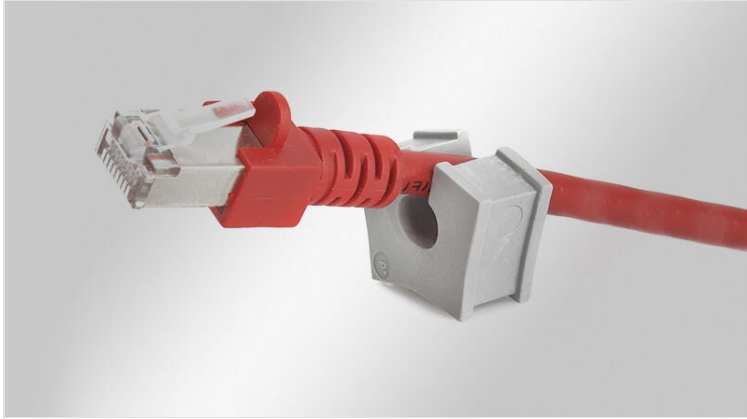

QT | Cable grommets for QUICK systems

for cable diameters 1 - 15 mm / IP54

The QT range supports cable diameters from 1 to 15 mm. They are used with the following cable entry frames:

- [KEL-QUICK](#)
- [QVT](#)
- [QVT-CLICK](#)
- [KEL-QTA](#)

QT grommets enable a sealing of the cables with IP54.

When using double or quadruple grommets the cable density of cable entry frames and cable glands can be greatly increased. The multi-hole model range QT is designed for cable diameters from 1 to 6 mm. icotek also offers special cable grommets for e.g. ASI lines.

When installing the QT grommets in multiple rows, the flat sides should be facing each other. This allows the flat sides to match up and provide a secure seal.

Specifications

IP rating (EN 60529)	IP54
Material	Elastomer
Flame class	UL94-V0, self-extinguishing
Operating temperature	-40 C° to 100 C°
Properties	silicone free, halogen free

Advantages & Benefits

- Enable routing of pre-terminated cables through cable entry frames and split cable glands
- Available for a large range of cable diameters
- Greatly increased cable density when using double or quadruple grommets