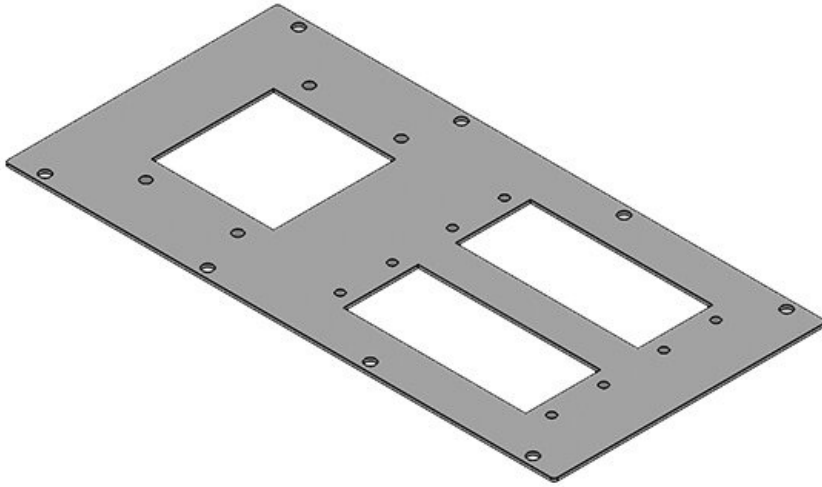

MP 5

Part No.	43887	Suitable for	2 × KEL 24 /
EAN	4251269310	cable entry	KEL-U 24 /
	928	systems:	KEL-FA 24 /
Package	1		KEL-QUICK
quantity			24, 1 × KEL-
Length	338 mm		JUMBO 1
Width	168 mm	Suitable for	Rittal VX25,
Height	2 mm	enclosure	Rittal TS 8
Cut-out size	112 × 36 mm