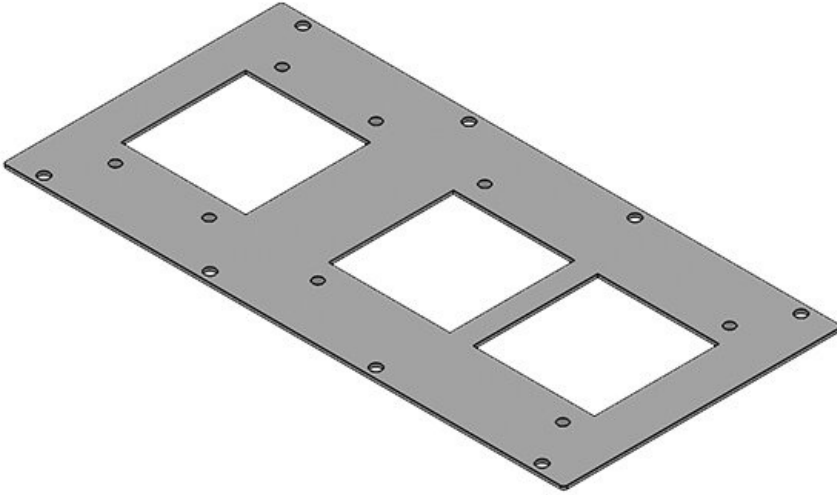

MP 3

Part No.	43886	Suitable for enclosure	Rittal VX25, Rittal TS 8
EAN	4251269310		
Package quantity	1		
Length	338 mm		
Width	168 mm		
Height	2 mm		
Suitable for cable entry systems:	1 x KEL-JUMBO 1, 1 x KEL-JUMBO 2