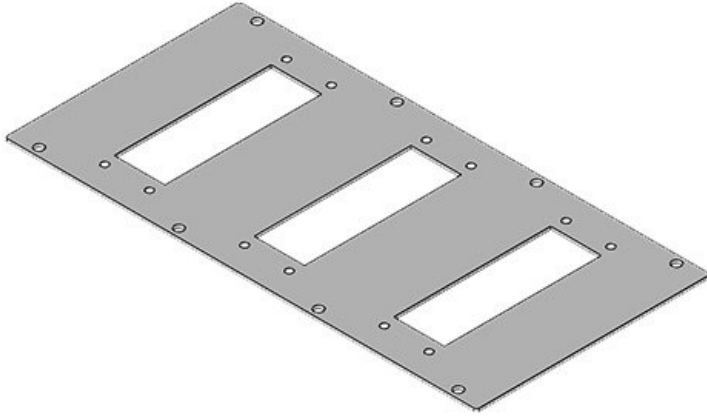

The module plates can be installed on:

- Separation walls by Rittal
- closed enclosure bases and roofs (various manufacturers)
- Bases of Rittal enclosures via KDR-BMP gland plates

The module blank plate without cut-outs (Order No. 43882) is designed for closing unused cut-outs. This module plate can even be used for self-made cut-outs.

Module plates are supplied with a gasket.

## Specifications

<b>IP rating (EN 60529)</b>	IP54
<b>Material</b>	Steel, zinc plated Aluminium

**MP 1**

Part No.	<b>43891</b>	Suitable for	<b>3 × KEL 24 /</b>
EAN	<b>4251269310</b>	cable entry	<b>KEL-U 24 /</b>
	<b>966</b>	systems:	<b>KEL-FA 24 /</b>
Package	<b>1</b>		<b>KEL-QUICK</b>
quantity			<b>24</b>
Length	<b>338 mm</b>	Suitable for	<b>Rittal VX25,</b>
Width	<b>168 mm</b>	enclosure	<b>Rittal TS 8</b>
Height	<b>2 mm</b>		
Cut-out size	<b>112 × 36 mm</b>		