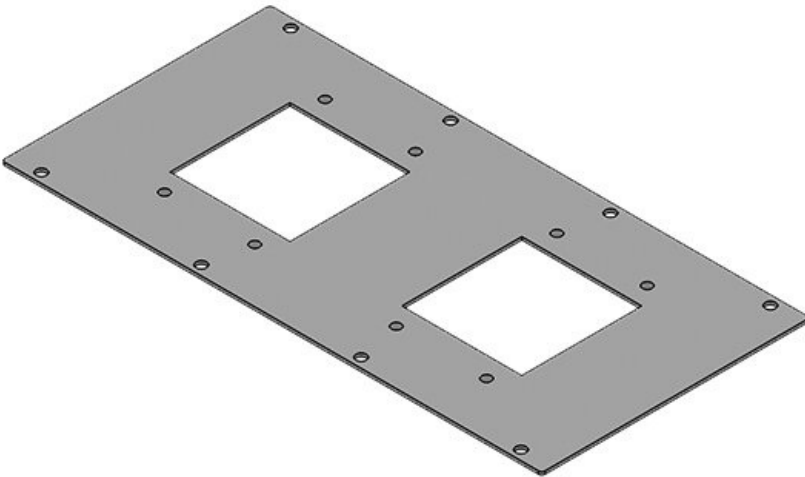

MP 4

Part No.	43888	Suitable for enclosure	Rittal VX25, Rittal TS 8
EAN	4251269310		
Package quantity	1		
Length	338 mm		
Width	168 mm		
Height	2 mm		
Suitable for cable entry systems:	2 x KEL-JUMBO 1