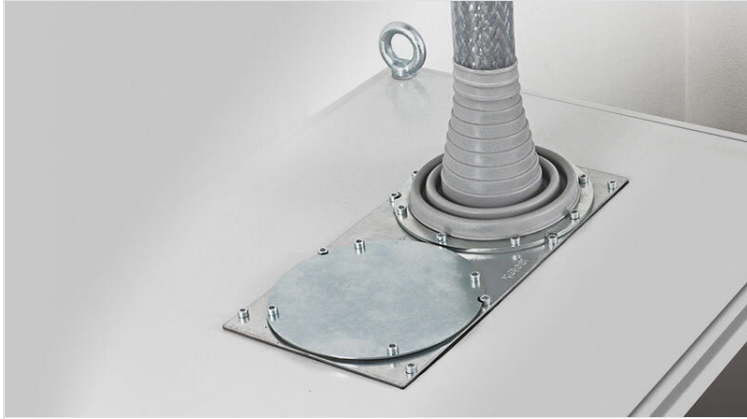

# MP modular gland plates

for electrical enclosures / IP54

IP54

RoHS  
compliant

REACH  
COMPLIANCE

Made in  
Germany

The module plates have cut-outs for fixing the KEL range cable entry systems [KEL 24](#), [KEL-U 24](#), [KEL-QUICK 24](#), [KEL-JUMBO](#), [KEL-DPF](#), [KEL-JUMBO flex](#) and [KEL-ULTRA flex](#).

The module plates can be installed on:

- Separation walls by Rittal
- closed enclosure bases and roofs (various manufacturers)
- Bases of Rittal enclosures via KDR-BMP gland plates

The module blank plate without cut-outs (Order No. 43882) is designed for closing unused cut-outs. This module plate can even be used for self-made cut-outs.

Module plates are supplied with a gasket.