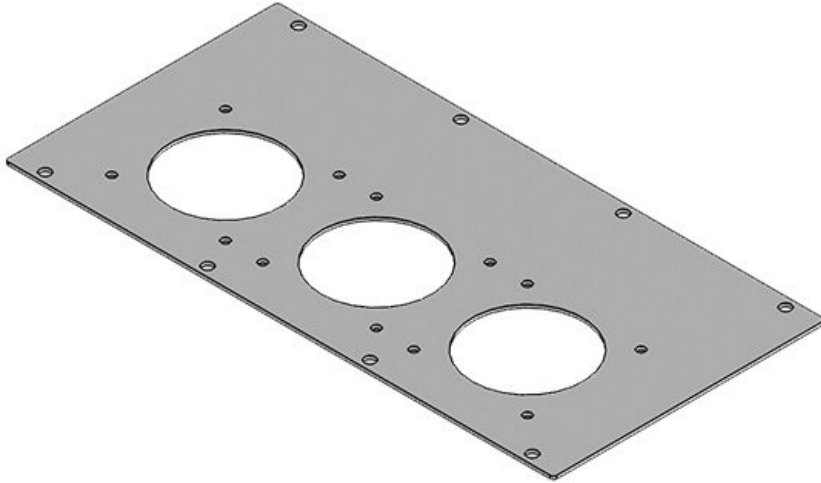

MP 7

Part No.	43889	Suitable for	3 × KEL-
EAN	4251269310	cable entry	JUMBO flex
	942	systems:	
Package	1	Suitable for	Rittal VX25,
quantity		enclosure	Rittal TS 8
Length	338 mm		
Width	168 mm		
Height	2 mm		
Cut-out size,	75,5 mm		
round