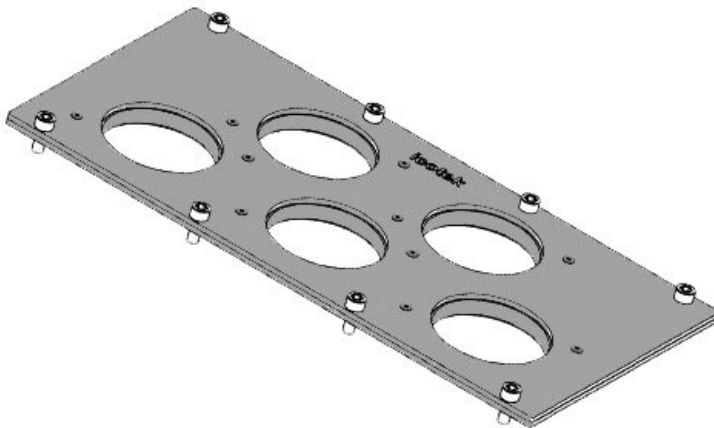

Part No.	43899	Suitable for cable entry systems:	5 × KEL-DPZ 63 / KEL-DPZ-HD 63 / KEL-DPZ-CLICK 63 / KEL-SCDP-TR 63 / KEL-DPF 63
EAN	4251269319		
Package quantity	1		
Length	338 mm		
Width	168 mm		
Height	3 mm		
Cut-out size, round	63,4 mm	Suitable for enclosure	Rittal VX25, Rittal TS 8