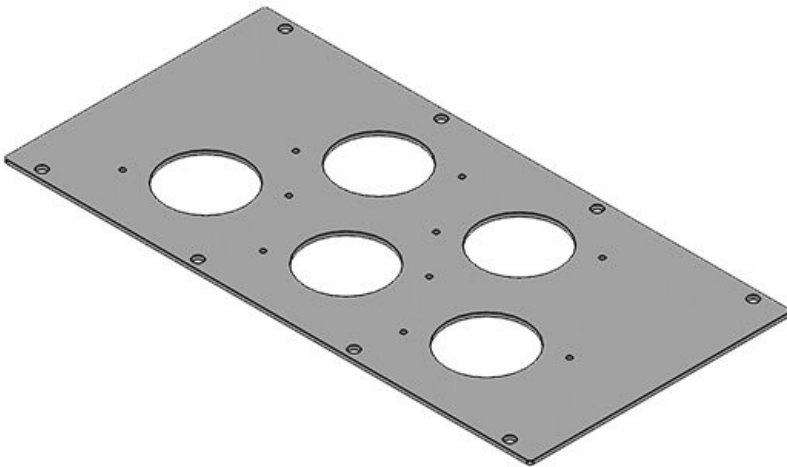

MP 6

Part No.	43883	Suitable for	5 × KEL-DPZ
EAN	4251269310	cable entry	50 / KEL-
	904	systems:	DPZ-HD 50 /
Package	1		KEL-DPZ-
quantity			CLICK 50 /
Length	338 mm		KEL-SCDP-TR
Width	168 mm		50 / KEL-DPF
Height	2 mm		50
Cut-out size,	50,4 mm	Suitable for	Rittal VX25,
round		enclosure	Rittal TS 8