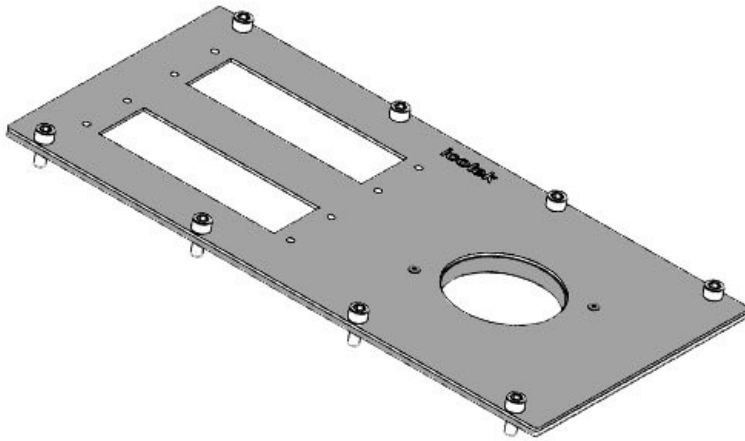

Part No.	43896	Cut-out size,	63,4 mm
EAN	4251269320	round	
Package quantity	1	Suitable for cable entry systems:	2 × KEL 24 / KEL-U 24 / KEL-FA 24 / KEL-QUICK 24, 1 × KEL-DPZ 63 / KEL-DPZ-CLICK 63 / KEL-DPF 63
Length	338 mm		
Width	168 mm		
Height	2 mm		
Cut-out size	112 × 36 mm		
		Suitable for enclosure	Rittal VX25, Rittal TS 8