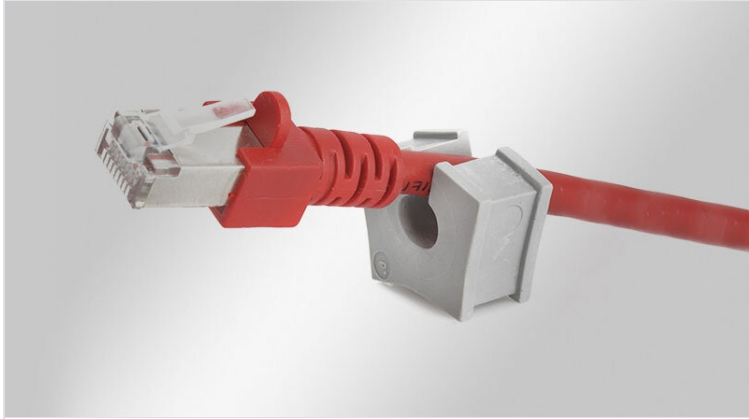

QT | Cable grommets for QUICK systems

for cable diameters 1 - 15 mm / IP54

The QT range supports cable diameters from 1 to 15 mm. They are used with the following cable entry frames:

- [KEL-QUICK](#)
- [QVT](#)
- [QVT-CLICK](#)
- [KEL-QTA](#)

QT grommets enable a sealing of the cables with IP54.

When using double or quadruple grommets the cable density of cable entry frames and cable glands can be greatly increased. The multi-hole model range QT is designed for cable diameters from 1 to 6 mm. icotek also offers special cable grommets for e.g. ASI lines.

When installing the QT grommets in multiple rows, the flat sides should be facing each other. This allows the flat sides to match up and provide a secure seal.

IP54

C_{RU}US

RIWA

HL3
EN 45545-2

ECOLAB
certified